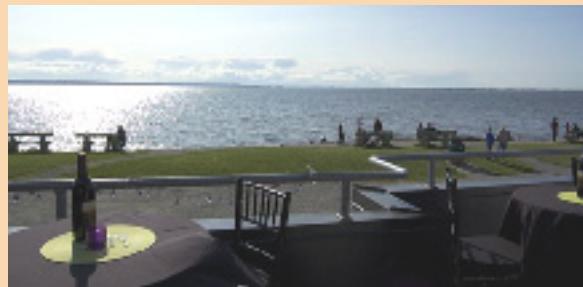

Alexandra Neighbourhood House

Retreat & Conference Centre at Camp Alexandra

Modern Service in a Vintage Setting

Camp Alexandra, located just half a block from the beach, offers a variety of rental spaces for meetings, socials and overnight rentals with catering.

Located on the waterfront at 12160 Beecher Street, Beecher Place is the perfect setting for weddings, socials, workshops, presentations, shows and meetings. Amenities include: tables and chairs for 80 people (maximum capacity), panoramic ocean view, pull down projector screen, mini kitchen with fridge, stove, microwave, sink and counter, two washrooms, elevator.